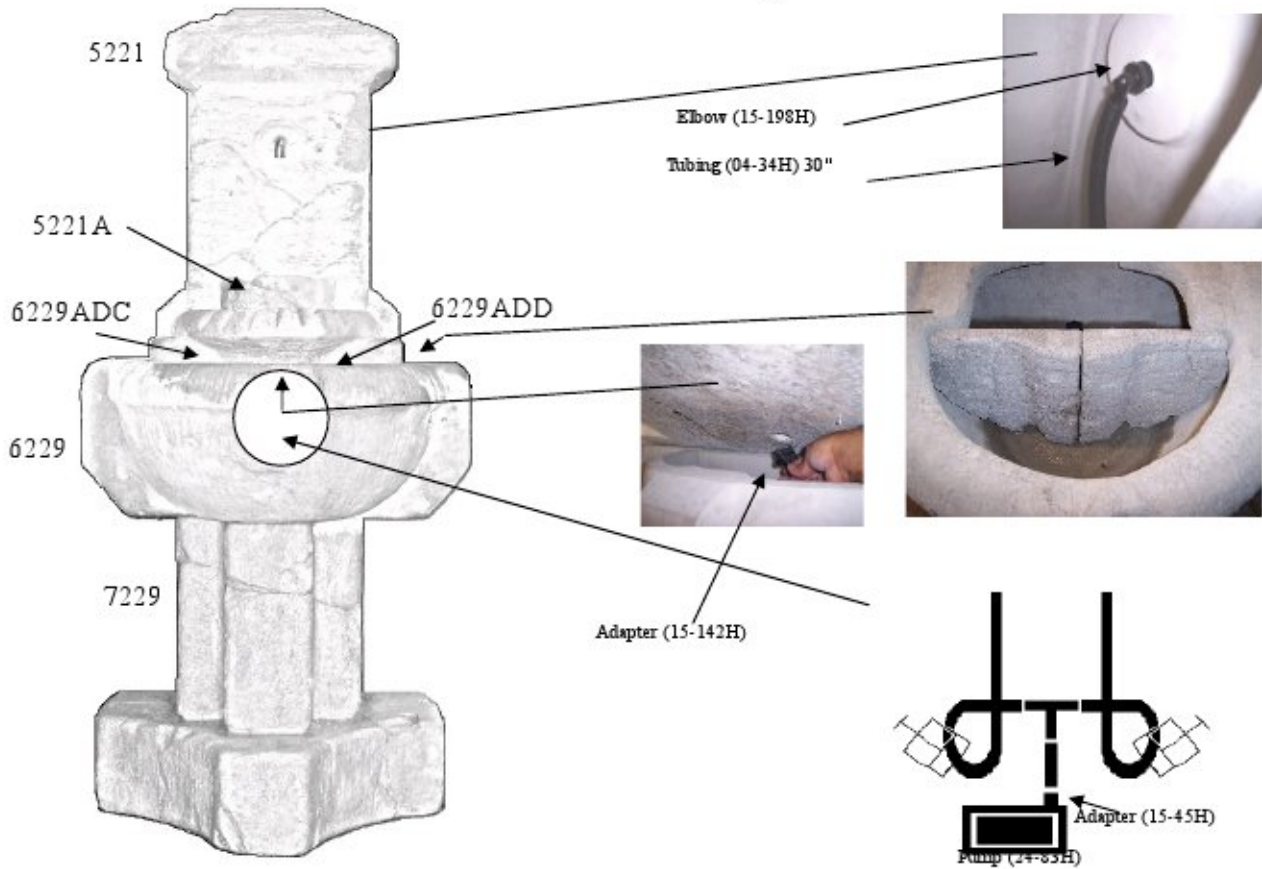

5221F Chalet Fountain, 6 pc.

Part list: CK626

QTY	Description	Henri Part #
1	PS1.5 PUMP	24-83H
1	ADAPTER 1/2"MNPT X 1/2"BARB	15-45H
2	NKT1/2" X 6"	04-34H
1	TEE1/2"	15-47H
1	NKT1/2" X 30"	04-34H
2	RESTRICTOR R1 RESTRICTOR SMALL	20-06H

QTY	Description	Henri Part #
1	ADAPTER 3/4"MNPT X 1/2"BARB	15-142H
1	ELBOW, 1/2" MPT X 1/2" BARB P	15-198H
1	Fact Book	60-01H
1	HT WARRANTY CARD	60-03H
1	HT COMPANION SELL SHEET	60-04H
1	HT BAG 2MIL ZIPx6.25"x9.25" PRIN P	12-31H