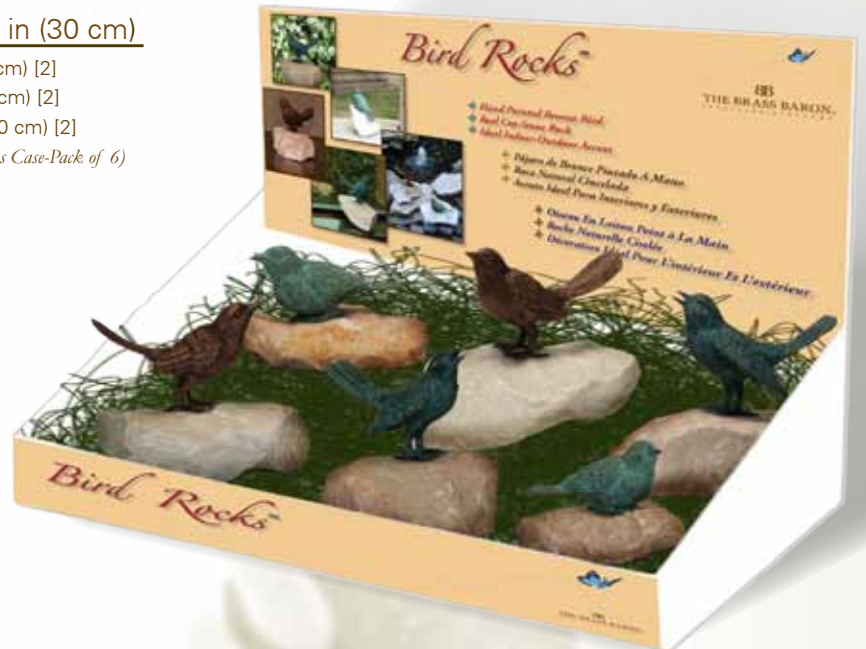

E888B  
Boy Golfer  
H. 57 in

E887B  
Girl Golfer  
H. 56 in

*Bird Rocks are delightful, hand-made bronze bird sculptures affixed to glistening, snow-white genuine granite rocks. Shipped in a colorful, self-displayer as an assorted six-pack, Brass Baron Bird Rocks are an ideal garden accent and gift item, perfect outdoors or indoors.*

**D140MIX6**

**Bird Rocks in Display Case, 6 PC.**

H. 7 in (18 cm), W. 18 in (46 cm), F-B. 12 in (30 cm)

No. D140B Bird Rock–Blue - H. 4 in (30 cm), W. 4 in (10 cm) [2]

No. D141V Bird Rock–Verdi - H. 4 in (30 cm), W. 4 in (10 cm) [2]

No. D142Z Bird Rock–Bronze - H. 4 in (30 cm), W. 4 in (10 cm) [2]

*(Available Only as Case-Pack of 6)*

*Popular Brass Baron Butterfly Rocks in a new six pack self-displayer—simply open the box, remove the top, and begin selling right from the colorful carton.*

**B748MIX6**

**Butterfly Rocks in Display Case, 6 PC.**

H. 7 in (18 cm), W. 18 in (46 cm), F-B. 12 in (30 cm)

No. B748Y Butterfly Rock–Yellow - H. 4 in (30 cm), W. 4 in (10 cm) [2]

No. B748B Butterfly Rock–Blue - H. 4 in (30 cm), W. 4 in (10 cm) [2]